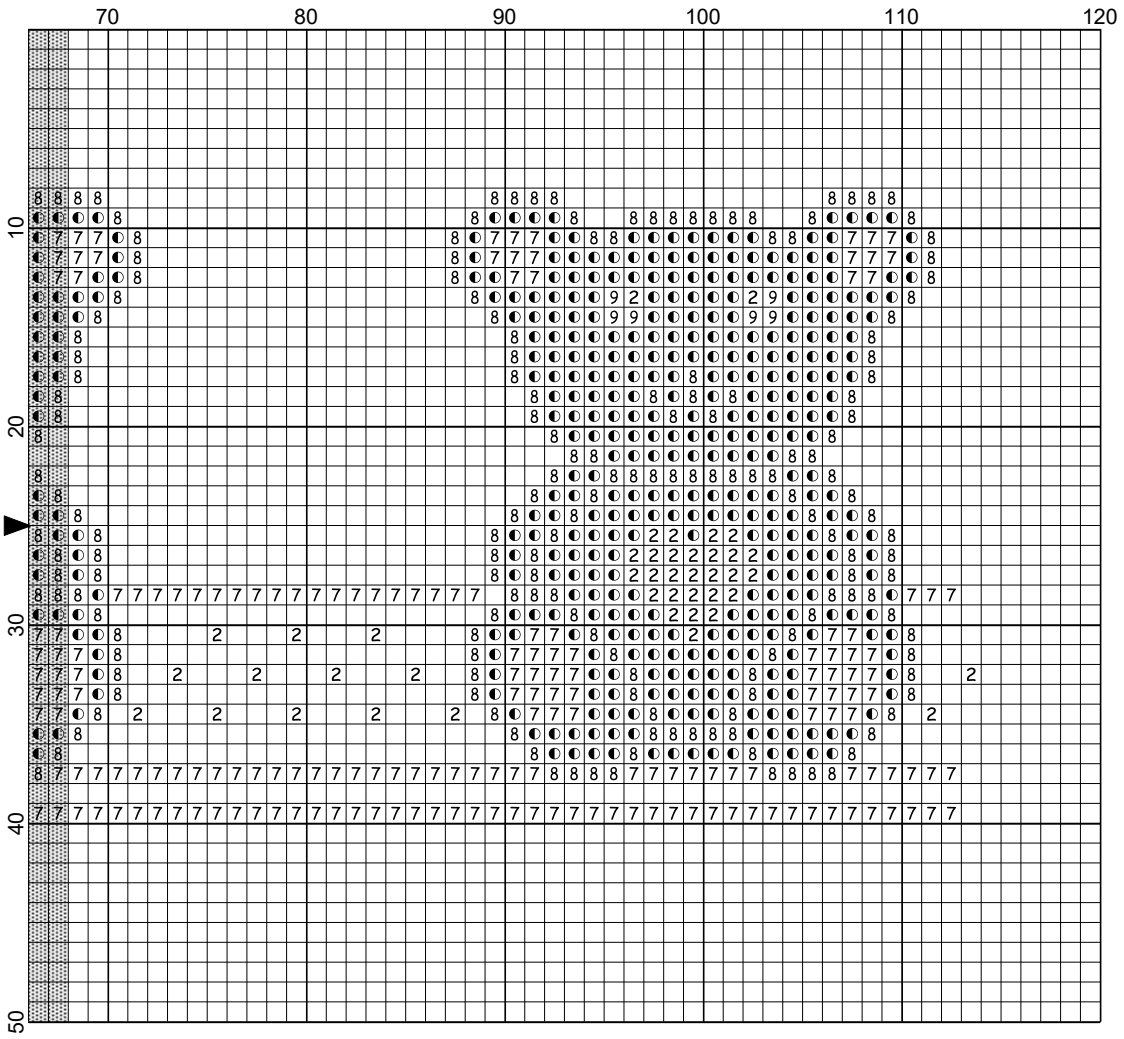

Bordura Orsetto by Arte del Ricamo Shop

- Legend:
- 0 DMC-White
 - 2 DMC-809
 - 7 DMC-3033
 - 8 DMC-3860
 - 9 DMC-3371

Bordura Orsetto

Author: Arte del Ricamo Shop
Grid Size: 120W x 50H
Design Area: 7,79" x 2,29" (109 x 32 stitches)

Legend:

 [2] DMC White white	 [2] DMC 3033 mocha brown - vy lt	 [2] DMC 3371 black brown
 [2] DMC 809 delft blue	 [2] DMC 3860 cocoa	